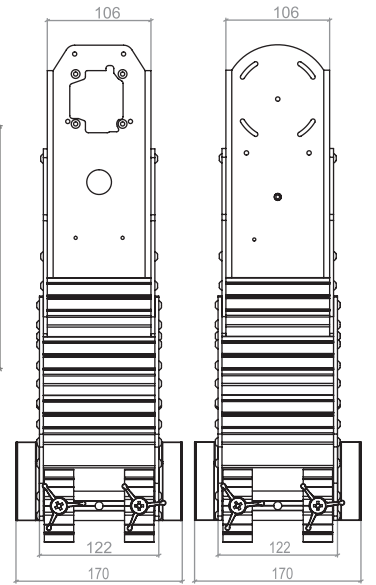

Gunfighter Plate Multi-Devices Plate

3